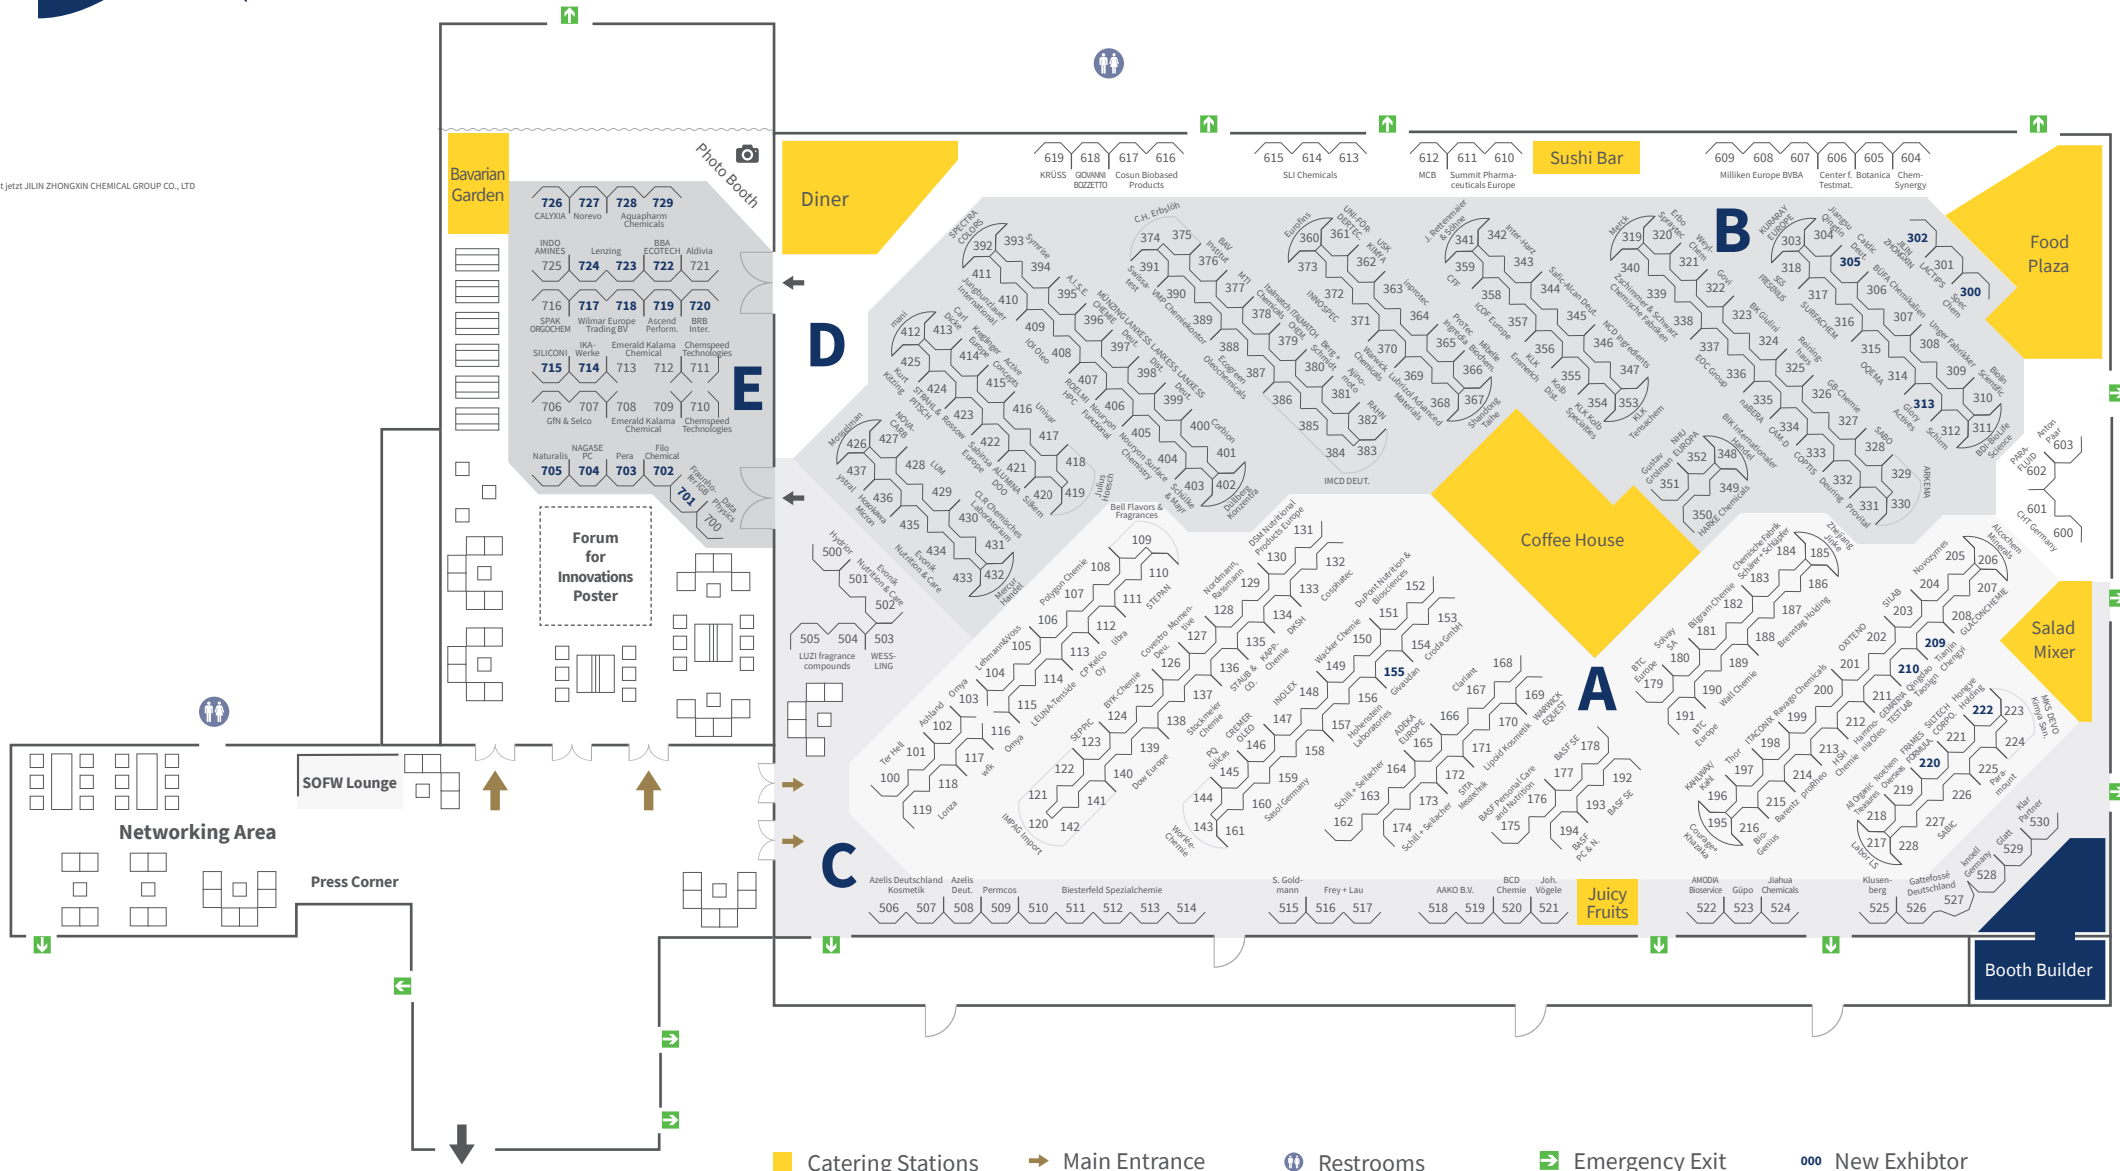

Scientific Conference
Forum for Innovations
Scientific Poster
Networking Area
DGP Fragrance Lounge

- Catering Stations
- ➔ Main Entrance
- ♿ Restrooms
- ➔ Emergency Exit
- 000 New Exhibitor