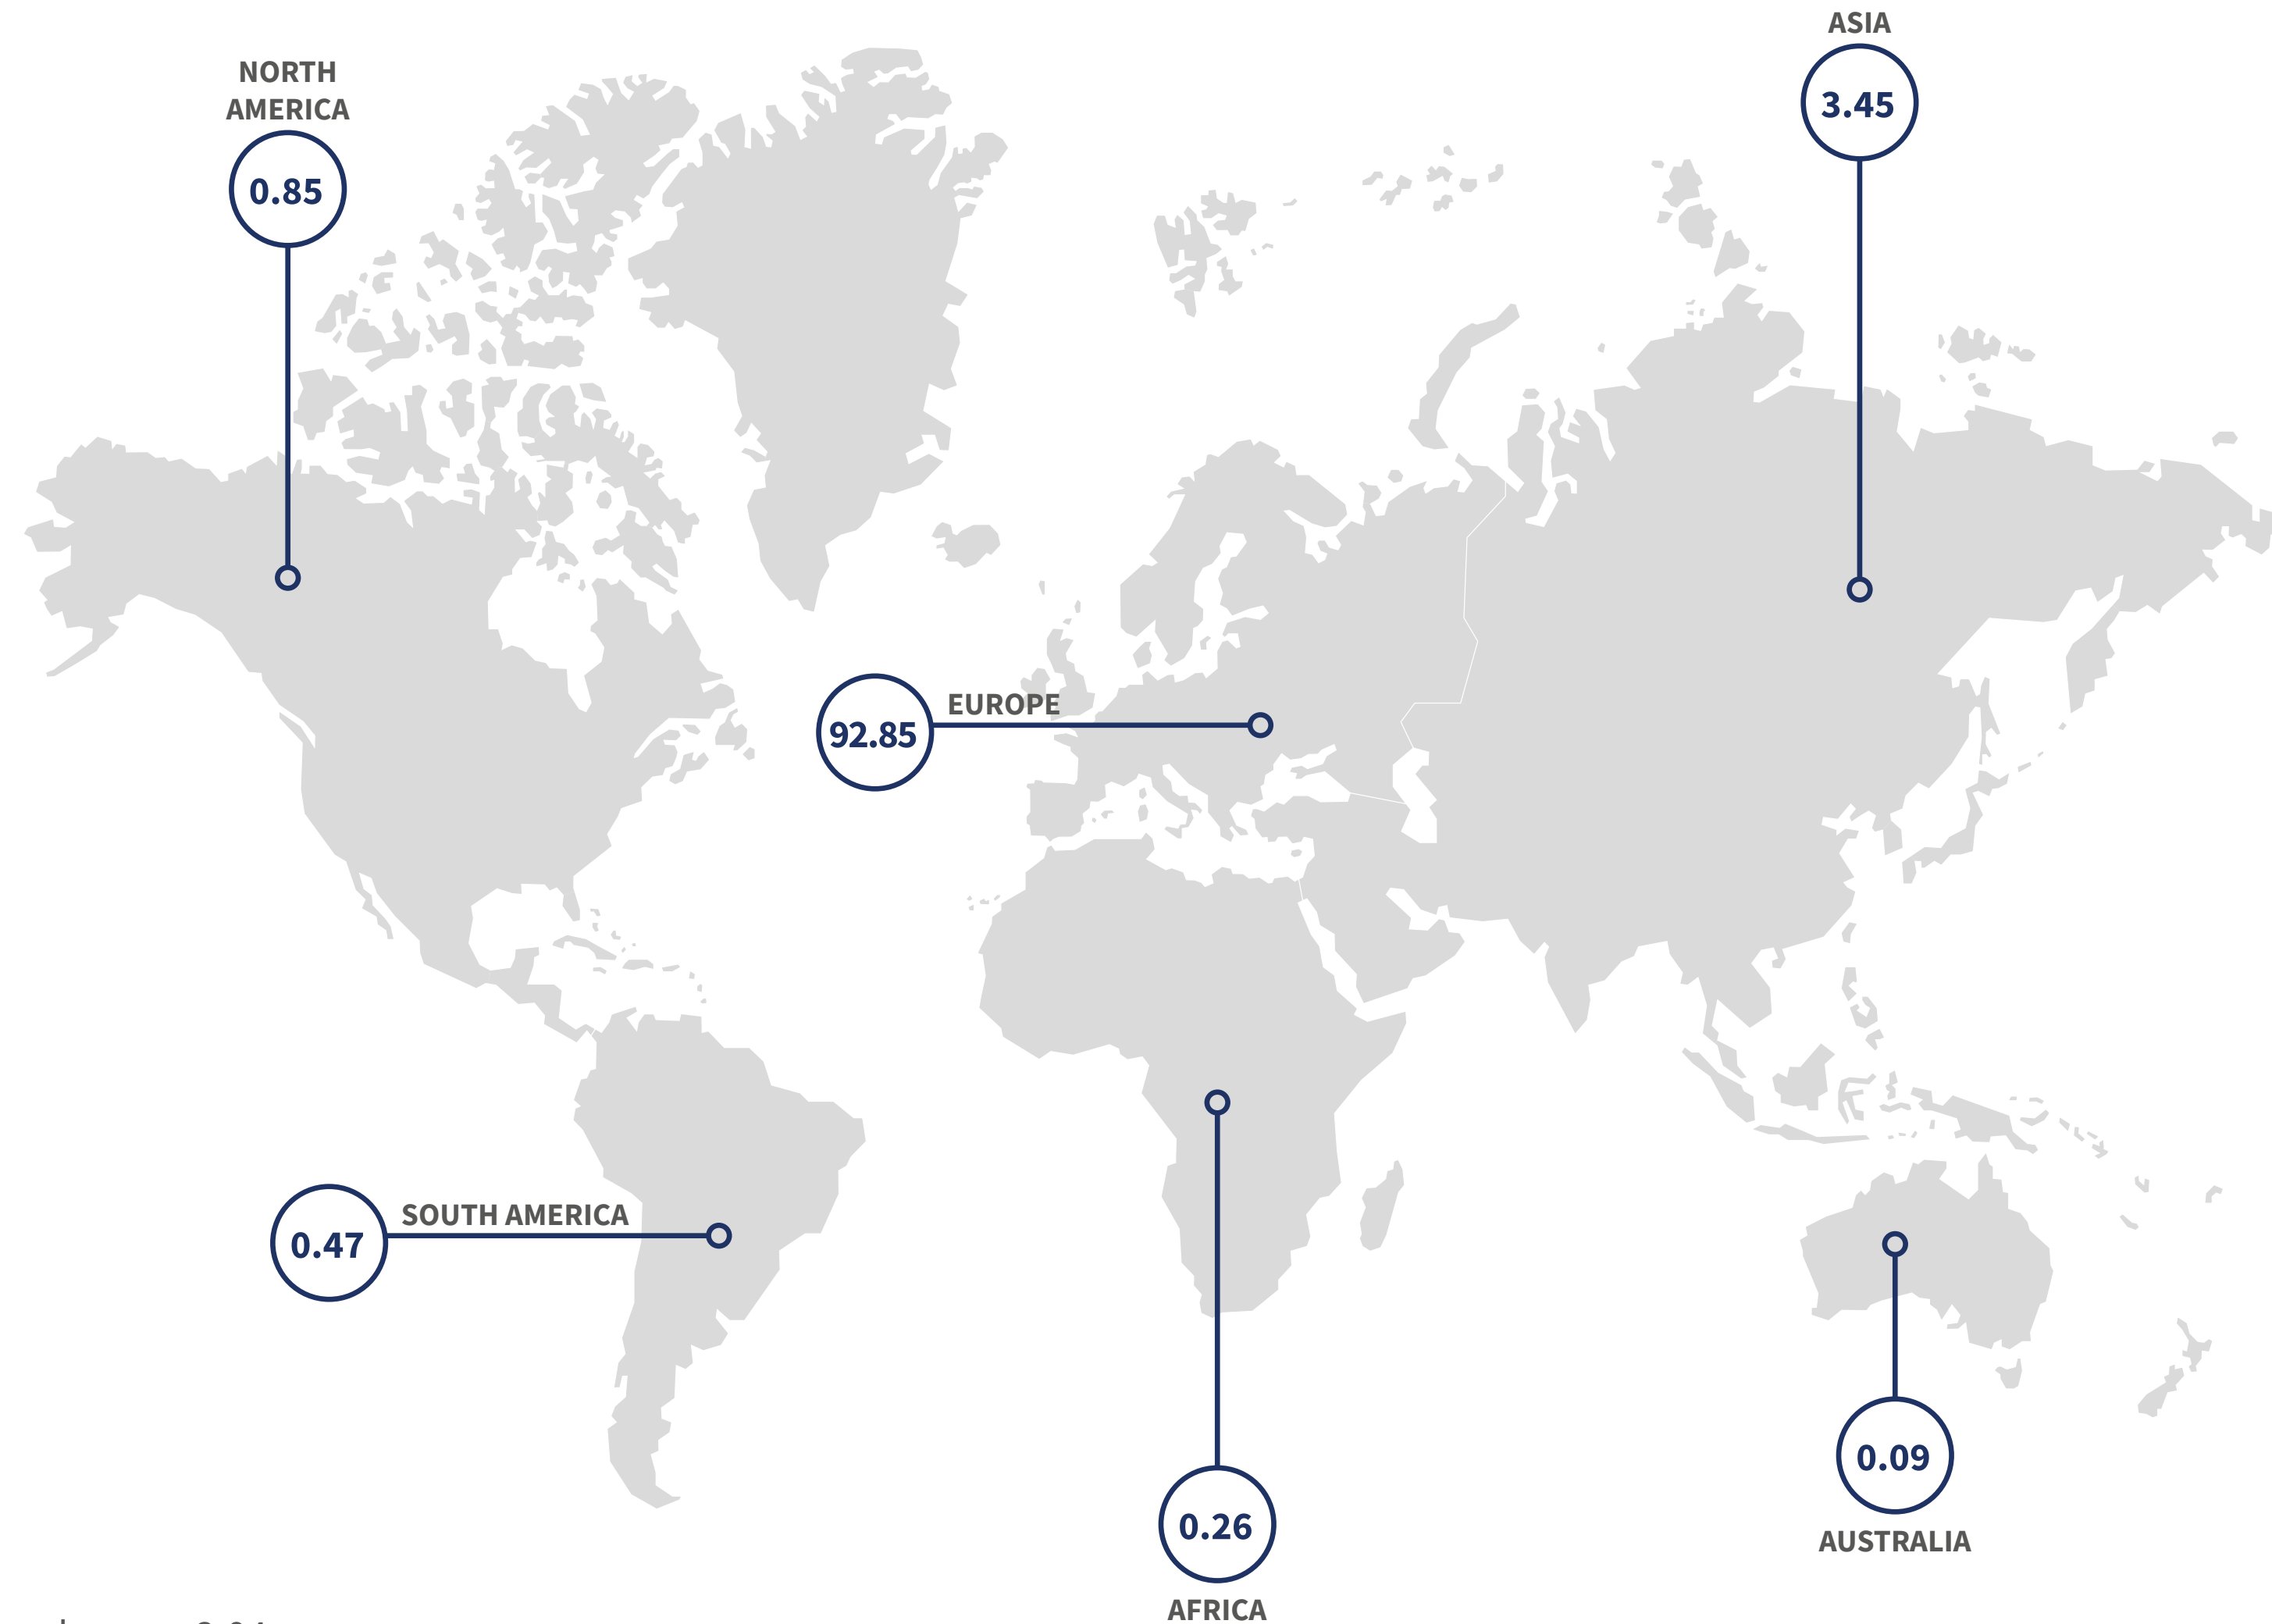

SEPAWA CONGRESS

AND EUROPEAN DETERGENTS CONFERENCE
ESTREL CONGRESS & EXHIBITION CENTER | BERLIN

facts & figures 2018

Registration

Who is joining us?

> Registrations

Total Member of SEPAWA Europe (as of December 2018)

personal	1,176 pax
corporate	85 companies
sustaining	28 companies

- > **57%** of members attend the congress
- > **4.5%** of new members via registration process

> by continent

in percent (%)

unknown: 2.04

Exhibition

What do we showcase?

> Exhibitors by country

262
exhibitors

338
booths

10.3%
new exhibitors

> Exhibitors by category

our exhibitors are from across the industry