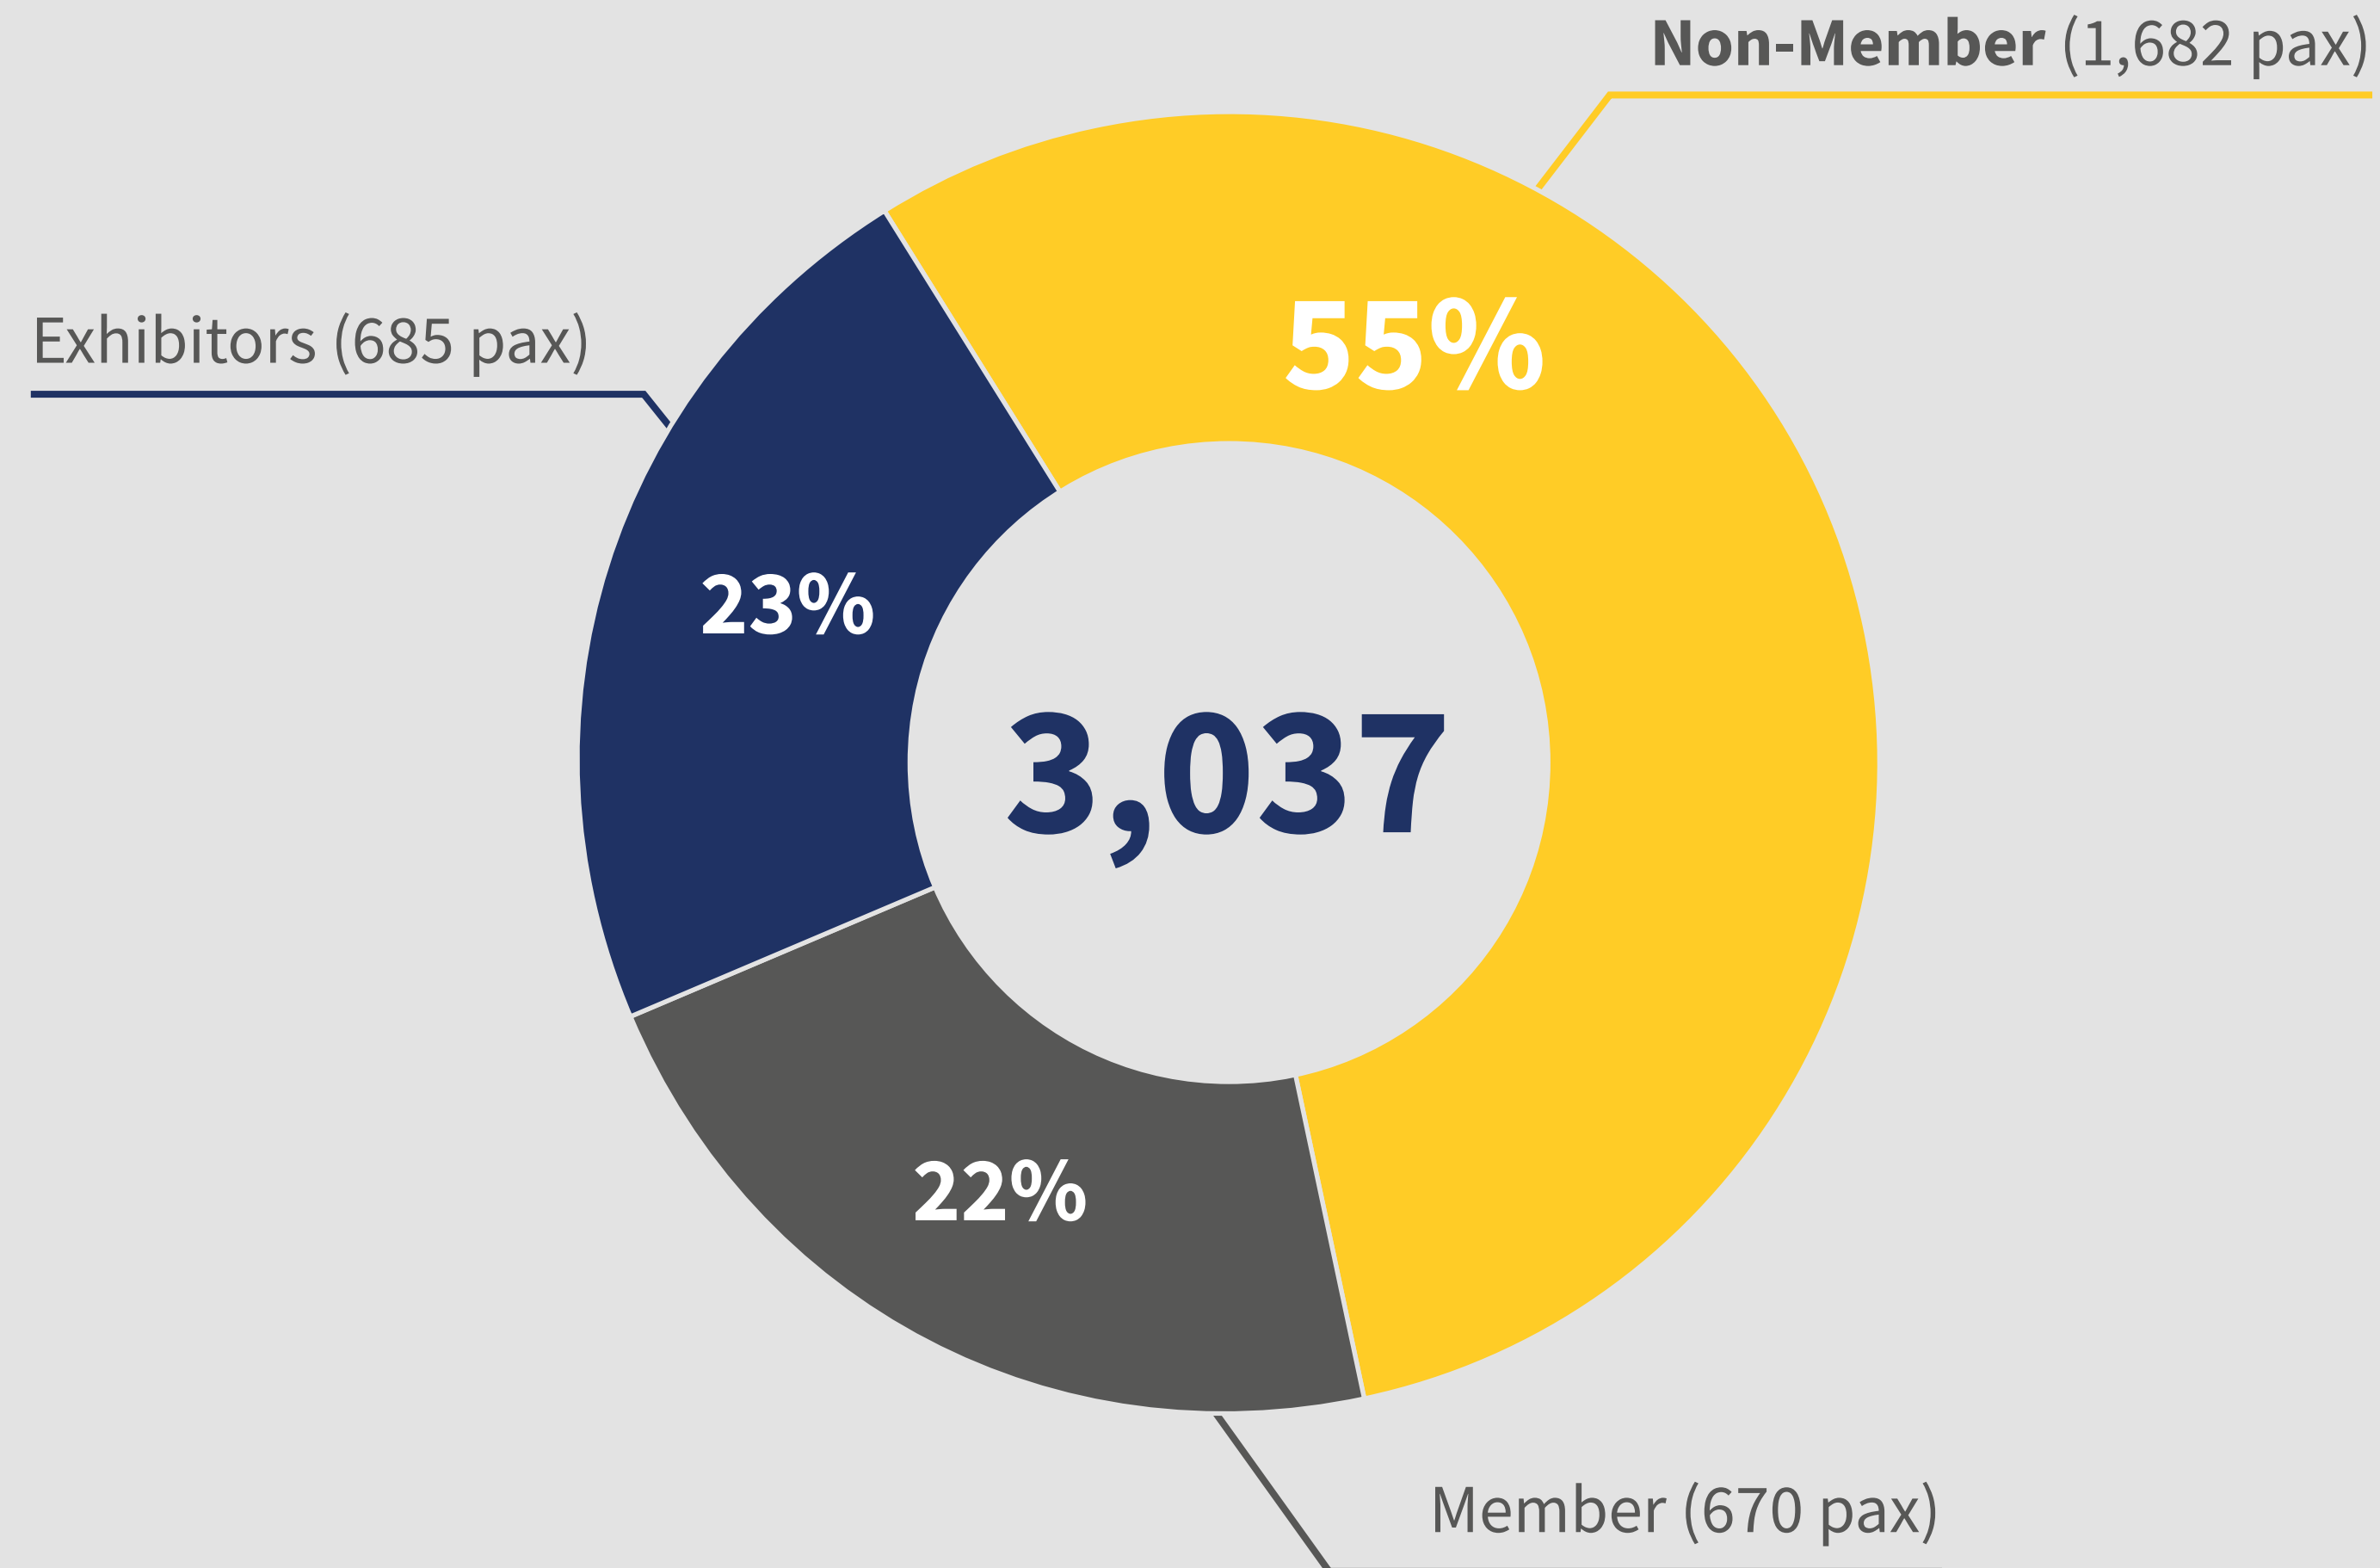

SEPAWA CONGRESS

AND EUROPEAN DETERGENTS CONFERENCE
ESTREL CONGRESS & EXHIBITION CENTER | BERLIN

facts & figures 2018

Registration

Who is joining us?

> Registrations

Total Member of SEPAWA Europe (as of December 2018)

personal	1,176 pax
corporate	85 companies
sustaining	28 companies

- > **57%** of members attend the congress
- > **4.5%** of new members via registration process

> by continent

in percent (%)

unknown: 2.04

Exhibition

What do we showcase?

> Exhibitors by country

262
exhibitors

338
booths

10.3%
new exhibitors

> Exhibitors by category

our exhibitors are from across the industry